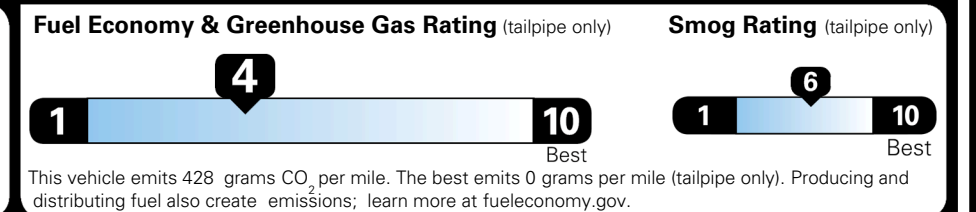

### EPA DOT Fuel Economy and Environment

Gasoline Vehicle

**You spend \$3,250 more in fuel costs over 5 years** compared to the average new vehicle.

**Annual fuel cost \$2,350**

Actual results will vary for many reasons, including driving conditions and how you drive and maintain your vehicle. The average new vehicle gets 29 MPG and costs \$8,500 to fuel over 5 years. Cost estimates are based on 15,000 miles per year at \$ 3.30 per gallon. MPGe is miles per gasoline gallon equivalent. Vehicle emissions are a significant cause of climate change and smog.