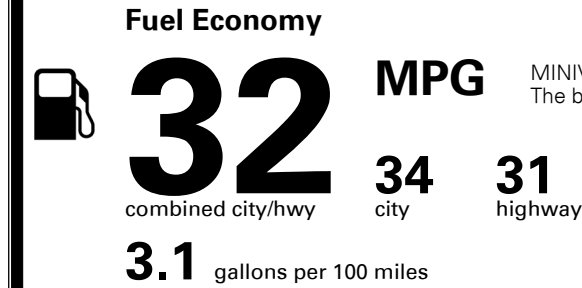

\$495.00
 \$265.00

MSRP INCLUDING OPTIONS

\$ 53,850.00

INLAND FREIGHT AND HANDLING

\$ 1,435.00

TOTAL MANUFACTURER'S SUGGESTED RETAIL PRICE ▶

\$ 55,285.00

TOTAL ADDITIONAL WEIGHT: 10.1

EPA DOT Fuel Economy and Environment

Gasoline Vehicle

MINIVANS range from 20 to 83 MPG. The best vehicle rates 146 MPGe.

You save \$750
 in fuel costs over 5 years compared to the average new vehicle.

Annual fuel cost
\$1,550