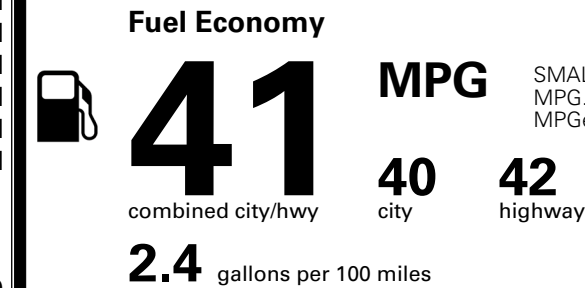

EPA DOT Fuel Economy and Environment

Gasoline Vehicle

SMALL SUVs range from 14 to 138 MPG. The best vehicle rates 146 MPGe.

You save $2,250
in fuel costs over 5 years compared to the average new vehicle.

Annual fuel cost $1,150