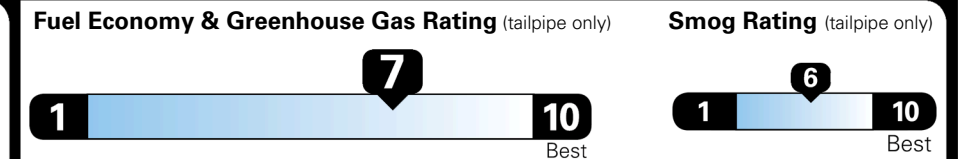

This vehicle emits 215 grams CO₂ per mile. The best emits 0 grams per mile (tailpipe only). Producing and distributing fuel also create emissions; learn more at fueleconomy.gov.

Actual results will vary for many reasons, including driving conditions and how you drive and maintain your vehicle. The average new vehicle gets 29 MPG and costs $8,000 to fuel over 5 years. Cost estimates are based on 15,000 miles per year at $ 3.10 per gallon. MPGe is miles per gasoline gallon equivalent. Vehicle emissions are a significant cause of climate change and smog.

fueleconomy.gov

Calculate personalized estimates and compare vehicles

GOVERNMENT 5-STAR SAFETY RATINGS

Overall Vehicle Score Not Rated

Based on the combined rating of frontal, side and rollover. Should ONLY be compared to other vehicles of similar size and weight.

Frontal Driver Not Rated

Crash Passenger Not Rated

Based on the risk of injury in a frontal impact. Should ONLY be compared to other vehicles of similar size and weight.

Side Front seat Not Rated

Crash Rear seat Not Rated

Star ratings based on the risk of injury in a side impact.

Rollover Not Rated

Star ratings based on the risk of rollover in a single-vehicle crash.

Star ratings range from 1 to 5 stars (★★★★★) with 5 being the highest.

Source: National Highway Traffic Safety Administration (NHTSA).

www.safercar.gov or 1-888-327-4236

Manufacturer's suggested retail price includes Manufacturer's recommended pre-delivery service. License and title fees, state and local taxes and other dealer installed options and accessories are not included in the manufacturer's suggested retail price.

PARTS CONTENT INFORMATION

FOR VEHICLES IN THIS CAR LINE U.S./CANADIAN PARTS CONTENT: 0 %

MAJOR SOURCES OF FOREIGN PARTS: KOREA: 95%

NOTE: PARTS CONTENT DOES NOT INCLUDE FINAL ASSEMBLY, DISTRIBUTION, OR OTHER NON-PARTS COSTS.

FOR THIS VEHICLE FINAL ASSEMBLY POINT: GWANGJU, KOREA

COUNTRY OF ORIGIN

ENGINE (MOTOR): KOREA

TRANSMISSION: KOREA