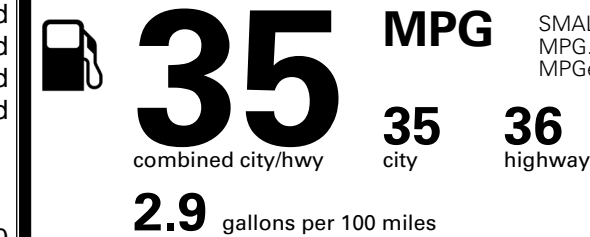

\$1,000.00

\$200.00

MSRP INCLUDING OPTIONS

\$ 34,990.00

INLAND FREIGHT AND HANDLING

\$ 1,495.00

TOTAL MANUFACTURER'S SUGGESTED RETAIL PRICE ▶

\$ 36,485.00

TOTAL ADDITIONAL WEIGHT: 6.7

EPA DOT Fuel Economy and Environment

Gasoline Vehicle

Fuel Economy

SMALL SUVs range from 14 to 125 MPG. The best vehicle rates 146 MPGe.

You save
\$1,500
 in fuel costs
 over 5 years
 compared to the
 average new vehicle.