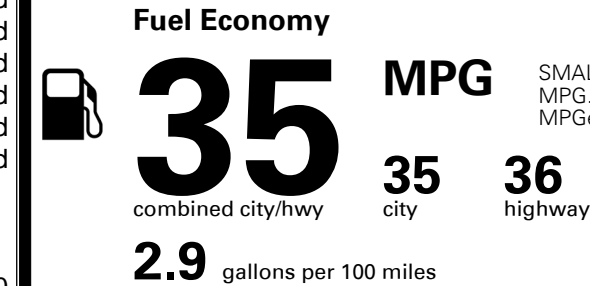

EPA DOT Fuel Economy and Environment

Gasoline Vehicle