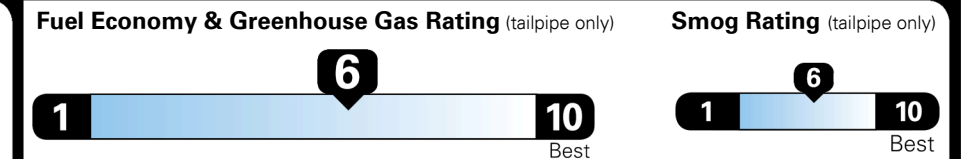

EPA DOT Fuel Economy and Environment

Gasoline Vehicle

You save \$1,500
 in fuel costs
 over 5 years
 compared to the
 average new vehicle.

Annual fuel cost
\$1,400

This vehicle emits 251 grams CO₂ per mile. The best emits 0 grams per mile (tailpipe only). Producing and distributing fuel also create emissions; learn more at fueleconomy.gov.