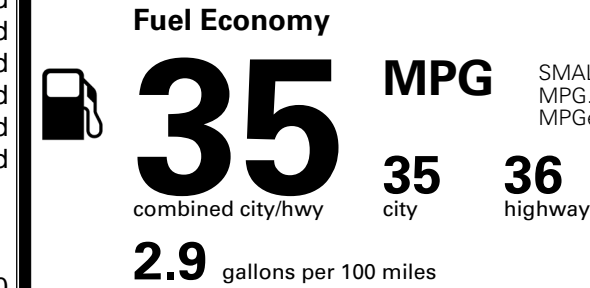

\$1,000.00

\$200.00

MSRP INCLUDING OPTIONS

\$ 35,090.00

INLAND FREIGHT AND HANDLING

\$ 1,495.00

TOTAL MANUFACTURER'S SUGGESTED RETAIL PRICE ▶

\$ 36,585.00

TOTAL ADDITIONAL WEIGHT: 6.7

EPA DOT Fuel Economy and Environment

Gasoline Vehicle

SMALL SUVs range from 14 to 138 MPG. The best vehicle rates 146 MPGe.

You save \$1,250
 in fuel costs over 5 years compared to the average new vehicle.